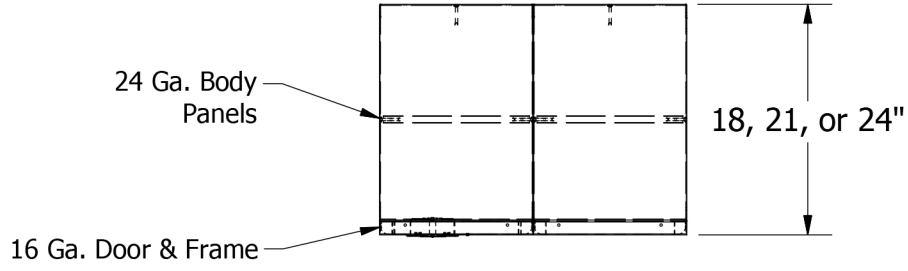

60" High Single Tier
Jorgenson Ventilated Locker

2

1

Allow $\frac{1}{16}$ " growth per frame

Jorgenson Lockers
1239 South 700 West
Salt Lake City, UT 84104
101 Johnston Circle
Palmetto, GA 30268

Jorgenson Lockers
A div. of Jorgenson Industrial Companies
STRONG on Customer Service 877-952-0151