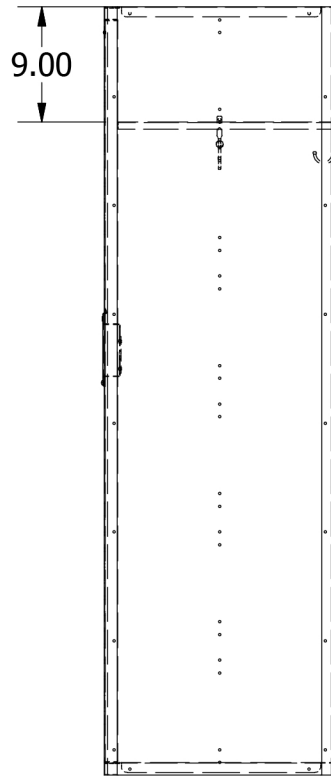

60" High Single Tier
Jorgenson Ventilated Locker

2

1

Allow $\frac{1}{16}$ " growth per frame

Jorgenson Lockers
1239 South 700 West
Salt Lake City, UT 84104
101 Johnston Circle
Palmetto, GA 30268

Jorgenson Lockers
A div. of Jorgenson Industrial Companies
STRONG on Customer Service 877-952-0151

2

1