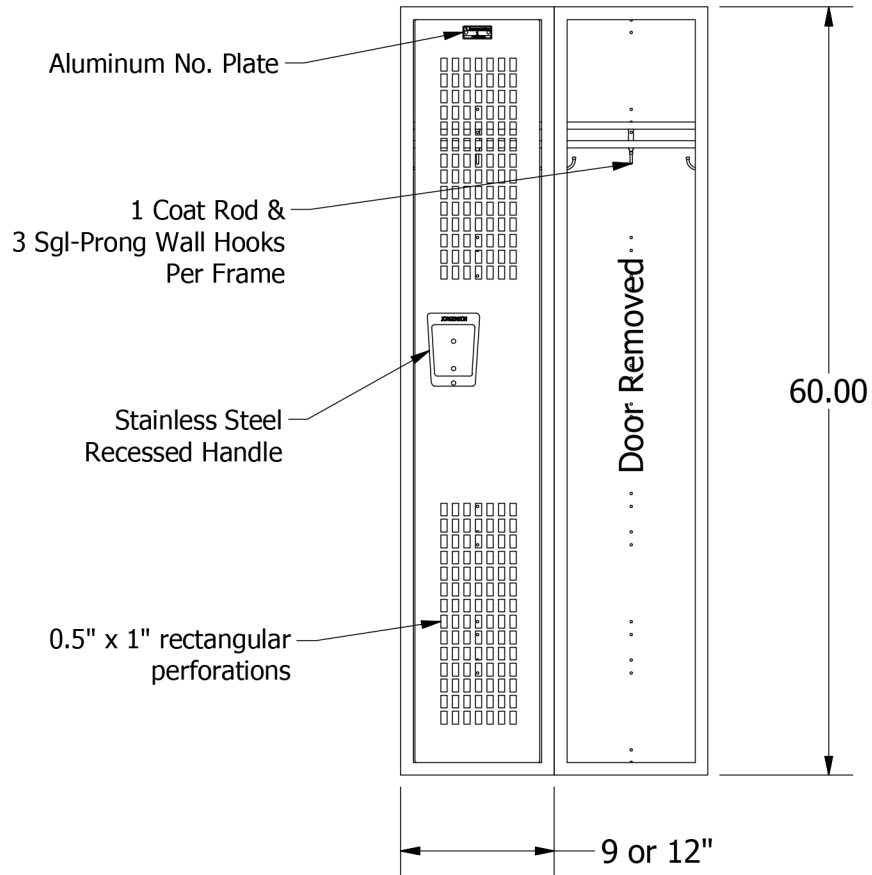

60" High Single Tier
Jorgenson Ventilated Locker

2

1

Allow $\frac{1}{16}$ " growth per frame

Jorgenson Lockers
1239 South 700 West
Salt Lake City, UT 84104
101 Johnston Circle
Palmetto, GA 30268

Jorgenson Lockers
A div. of Jorgenson Industrial Companies
STRONG on Customer Service 877-952-0151

2

1